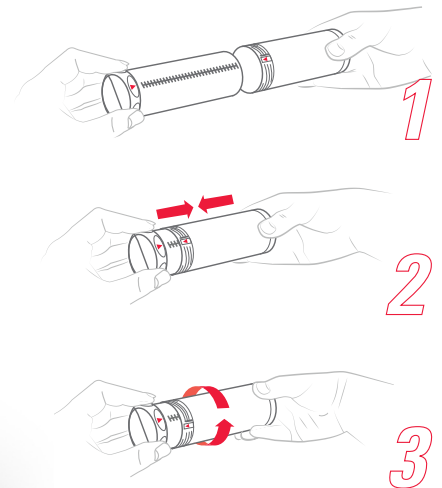

Article	ø mm	Usable length mm	Pack. length mm	unit
TX 10 050	10	050 - 070	tba	
TX 10 080	10	080 - 120	tba	
TX 10 120	10	120 - 200	tba	
TX 13 050	13	050 - 070	tba	
TX 13 080	13	080 - 120	1300	
TX 13 120	13	120 - 200	tba	
TX 13 200	13	200 - 350	tba	
TX 16 080	16	080 - 120	tba	
TX 16 120	16	120 - 200	tba	
TX 16 200²⁾	16	200 - 350	tba	
TX 16 350²⁾	16	350 - 620	tba	
TX 20 050	20	050 - 070	tba	
TX 20 080	20	080 - 120	tba	
TX 20 120	20	120 - 200	tba	
TX 20 200	20	200 - 350	tba	
TX 22 050²⁾	22	050 - 060	tba	
TX 22 080²⁾	22	080 - 120	tba	

Article	ø mm	Usable length mm	Pack. length mm	unit
TX 22 120²⁾	22	120 - 200	tba	
TX 22 200²⁾	22	200 - 350	tba	
TX 22 350¹⁾	22	350 - 620	tba	
TX 24 080	24	080 - 120	tba	
TX 24 120	24	120 - 200	tba	
TX 24 200	24	200 - 350	tba	
TX 26 080	26	080 - 120	tba	
TX 26 120	26	120 - 200	tba	
TX 26 200	26	200 - 350	tba	
TX 26 350	26	350 - 620	tba	
TX 28 080	28	080 - 120	tba	
TX 28 120	28	120 - 200	tba	
TX 28 200	28	200 - 350	tba	
TX 30 080	30	080 - 120	tba	
TX 30 120	30	120 - 200	tba	
TX 30 200	30	200 - 350	tba	
TX 30 350	30	350 - 620	tba	

Article	ø mm	Usable length mm	Pack. length mm	unit
TX 35 080	35	080 - 120	550	
TX 35 120²⁾	35	120 - 200	tba	
TX 35 200²⁾	35	200 - 350	tba	
TX 35 350	35	350 - 620	tba	
TX 40 080	40	080 - 120	tba	
TX 40 120	40	120 - 200	tba	
TX 40 200	40	200 - 350	tba	
TX 40 350	40	350 - 620	tba	
TX 45 080²⁾	45	080 - 120	tba	
TX 45 120	45	120 - 200	tba	
TX 45 200²⁾	45	200 - 350	tba	
TX 45 350	45	350 - 620	tba	
TX 50 080	50	080 - 120	tba	
TX 50 120	50	120 - 200	tba	
TX 50 200	50	200 - 350	tba	
TX 50 350	50	350 - 620	tba	
TX 55 080	55	080 - 120	tba	

Article	ø mm	Usable length mm	Pack. length mm	unit
TX 55 120	55	120 - 200	tba	
TX 55 200	55	200 - 350	tba	
TX 55 350	55	350 - 620	tba	
TX 65 080	65	080 - 120	tba	
TX 65 120	65	120 - 200	tba	
TX 65 200	65	200 - 350	tba	
TX 65 350	65	350 - 620	tba	
TX 85 080²⁾	85	080 - 100	tba	
TX 85 120²⁾	85	120 - 180	tba	
TX 85 200²⁾	85	200 - 350	tba	
TX 85 350²⁾	85	350 - 550	tba	
TX 105 080²⁾	105	080 - 100	tba	
TX 105 120	105	120 - 180	tba	
TX 105 200²⁾	105	200 - 350	tba	

All dimensions in mm.

¹⁾ available from 4th quarter 2017

²⁾ available from 1st quarter 2018

Sizes in grey: in planning stage, please enquire

Further sizes in planning stage.